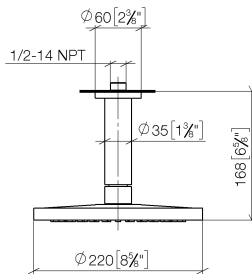

Shower - IMO

Rain shower ceiling-mounted - polished chrome

Article number: 28 669 970-00 0010

- Stream: Rain
- Descaling system
- Rain shower Ø 8-5/8"
- Optional flange Ø 2-3/8" included
- 1/2" connection
- Water flow rate limited to max. 1.8 gpm

Codes & Standards

- California Energy Commission (CEC)
- ASME A112.18.1/CSA B125.1

polished chrome

Accessory is required for this item.

Shower - IMO

Rain shower ceiling-mounted - polished chrome

Article number: 28 669 970-00 0010

Dimensional drawing

mm [inches]

All dimensions in mm / inch = mm x 0,0394

Flow rate chart

Shower - IMO

Rain shower ceiling-mounted - polished chrome

Article number: 28 669 970-00 0010

Other surface finishes