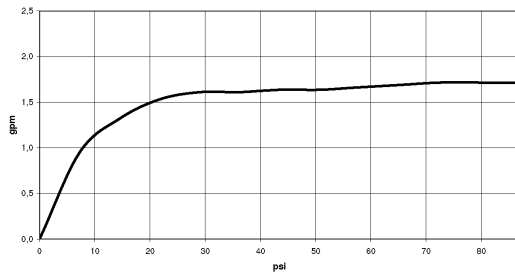

Shower - IMO

Rain shower ceiling-mounted - polished chrome

Article number: 28 669 970-00 0010

- Stream: Rain
- Descaling system
- Rain shower Ø 8-5/8"
- Optional flange Ø 2-3/8" included
- 1/2" connection
- Water flow rate limited to max. 1.8 gpm

Codes & Standards

- California Energy Commission (CEC)
- ASME A112.18.1/CSA B125.1

polished chrome

Accessory is required for this item.

Shower - IMO

Rain shower ceiling-mounted - polished chrome

Article number: 28 669 970-00 0010

Dimensional drawing

mm [inches]

All dimensions in mm / inch = mm x 0,0394

Flow rate chart

Shower - IMO

Rain shower ceiling-mounted - polished chrome

Article number: 28 669 970-00 0010

Other surface finishes