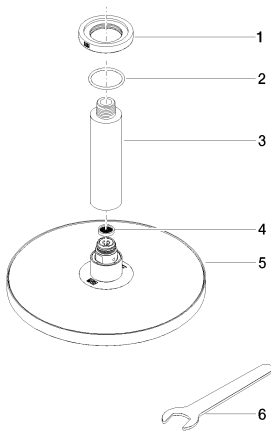

Shower - IMO

Rain shower ceiling-mounted - polished chrome

Article number: 28 669 970-00 0010

- Stream: Rain
- Descaling system
- Rain shower Ø 8-5/8"
- Optional flange Ø 2-3/8" included
- 1/2" connection
- Water flow rate limited to max. 1.8 gpm

Codes & Standards

- California Energy Commission (CEC)
- ASME A112.18.1/CSA B125.1

polished chrome

Accessory is required for this item.

Shower - IMO

Rain shower ceiling-mounted - polished chrome

Article number: 28 669 970-00 0010

Dimensional drawing

mm [inches]

All dimensions in mm / inch = mm x 0,0394

Flow rate chart

Shower - IMO

Rain shower ceiling-mounted - polished chrome

Article number: 28 669 970-00 0010

Other surface finishes

35 085 970-90 0010

Concealed wall elbow -

Shower - IMO

Rain shower ceiling-mounted - polished chrome

Article number: 28 669 970-00 0010

Spare parts list

Number	Item Number	Designation	Number of units
1	09 27 22 040-00	rosette	1
2	09 14 10 141 90	seal	1
3	09 11 03 080-00	connection	1
4	09 23 01 075 90	insert	1
5	04 12 05 092 10-00	shower	1
6	09 30 09 069 90	key	1